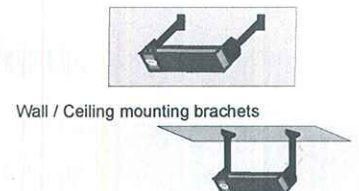

"The Equator" is C.S.A. International Design-Certified, unvented, infrared heater for indoor or outdoor, residential or commercial installations. Units, are made of aluminized steel, coated with a high temperature black all weather protective coating. Stainless steel is also available. Propane or natural gas with 24 volt controls, automatic spark ignition, with a 3 time retry, and 100% shut off for safety. All components are made in North America.

"The Equator" may be mounted from 0 to 35 degrees to accommodate a variety of applications

24 and 120 volt Remote controls are available as an option