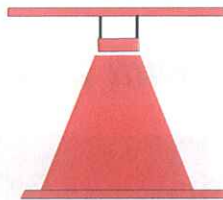

120 Volt plug in 24 Volt Electronic control No Standing Pilot

Dimensions

**44.0" Long
11.0' Wide
9.5 " High**

4 Year No If, Ands, or But, Guarantee

Distance To Combustibles

**Above 17"
Behind 8"
End 24"
Below 48"**

**Wall or Ceiling
Mount**

4x4 Post Mount

Mounting hardware is available as an accessory.

"The Equator" is C.S.A. International Design-Certified, unvented, infrared heater for indoor or outdoor, residential or commercial installations. Units, are made of aluminized steel, coated with a high temperature black all weather protective coating. Stainless steel is also available. Propane or natural gas with 24 volt controls, automatic spark ignition, with a 3 time retry, and 100% shut off for safety. All components are made in North America.

"The Equator" may be mounted from 0 to 35 degrees to accommodate a variety of applications

24 and 120 volt Remote controls are available as an option

Easy Radiant "Works"

12288 Brawn Road , Wainfleet, Ontario, Canada L0S1V0