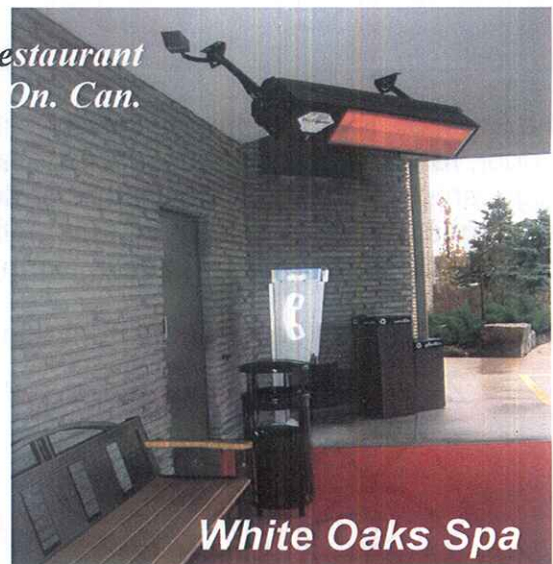

*Natural or
Propane Gas*

30,000 or 40,000 BTU's 2 Heaters in One

Also available for 120 volts with 24 volt control

*Spencers Restaurant
Burlington On. Can.*

White Oaks Spa

Made In Canada For The Canadian Climate