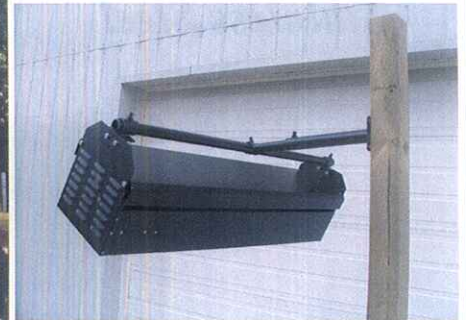

120 Volt plug in 24 Volt Electronic control No Standing Pilot

Dimensions

**44.0" Long
11.0' Wide
9.5 " High**

4 Year No If, Ands, or But, Guarantee

Distance To Combustibles

**Above 17"
Behind 8"
End 24"
Below 48"**

**Wall or Ceiling
Mount**

4x4 Post Mount

Mounting hardware is available as an accessory.

"The Equator" is C.S.A. International Design-Certified, unvented, infrared heater for indoor or outdoor, residential or commercial installations. Units, are made of aluminized steel, coated with a high temperature black all weather protective coating. Stainless steel is also available. Propane or natural gas with 24 volt controls, automatic spark ignition, with a 3 time retry, and 100% shut off for safety. All components are made in North America.

"The Equator" may be mounted from 0 to 35 degrees to accommodate a variety of applications

24 and 120 volt Remote controls are available as an option

Easy Radiant "Works"

12288 Brawn Road , Wainfleet, Ontario, Canada L0S1V0