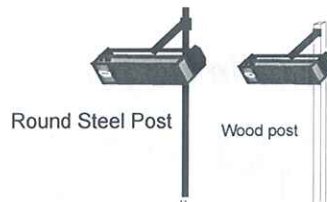

"The Equator" is C.S.A. International Design-Certified, unvented, infrared heater for indoor or outdoor, residential or commercial installations. Units, are made of aluminized steel, coated with a high temperature black all weather protective coating. Stainless steel is also available. Propane or natural gas with 24 volt controls, automatic spark ignition, with a 3 time retry, and 100% shut off for safety. All components are made in North America.

"The Equator" may be mounted from 0 to 35 degrees to accommodate a variety of applications

24 and 120 volt Remote controls are available as an option