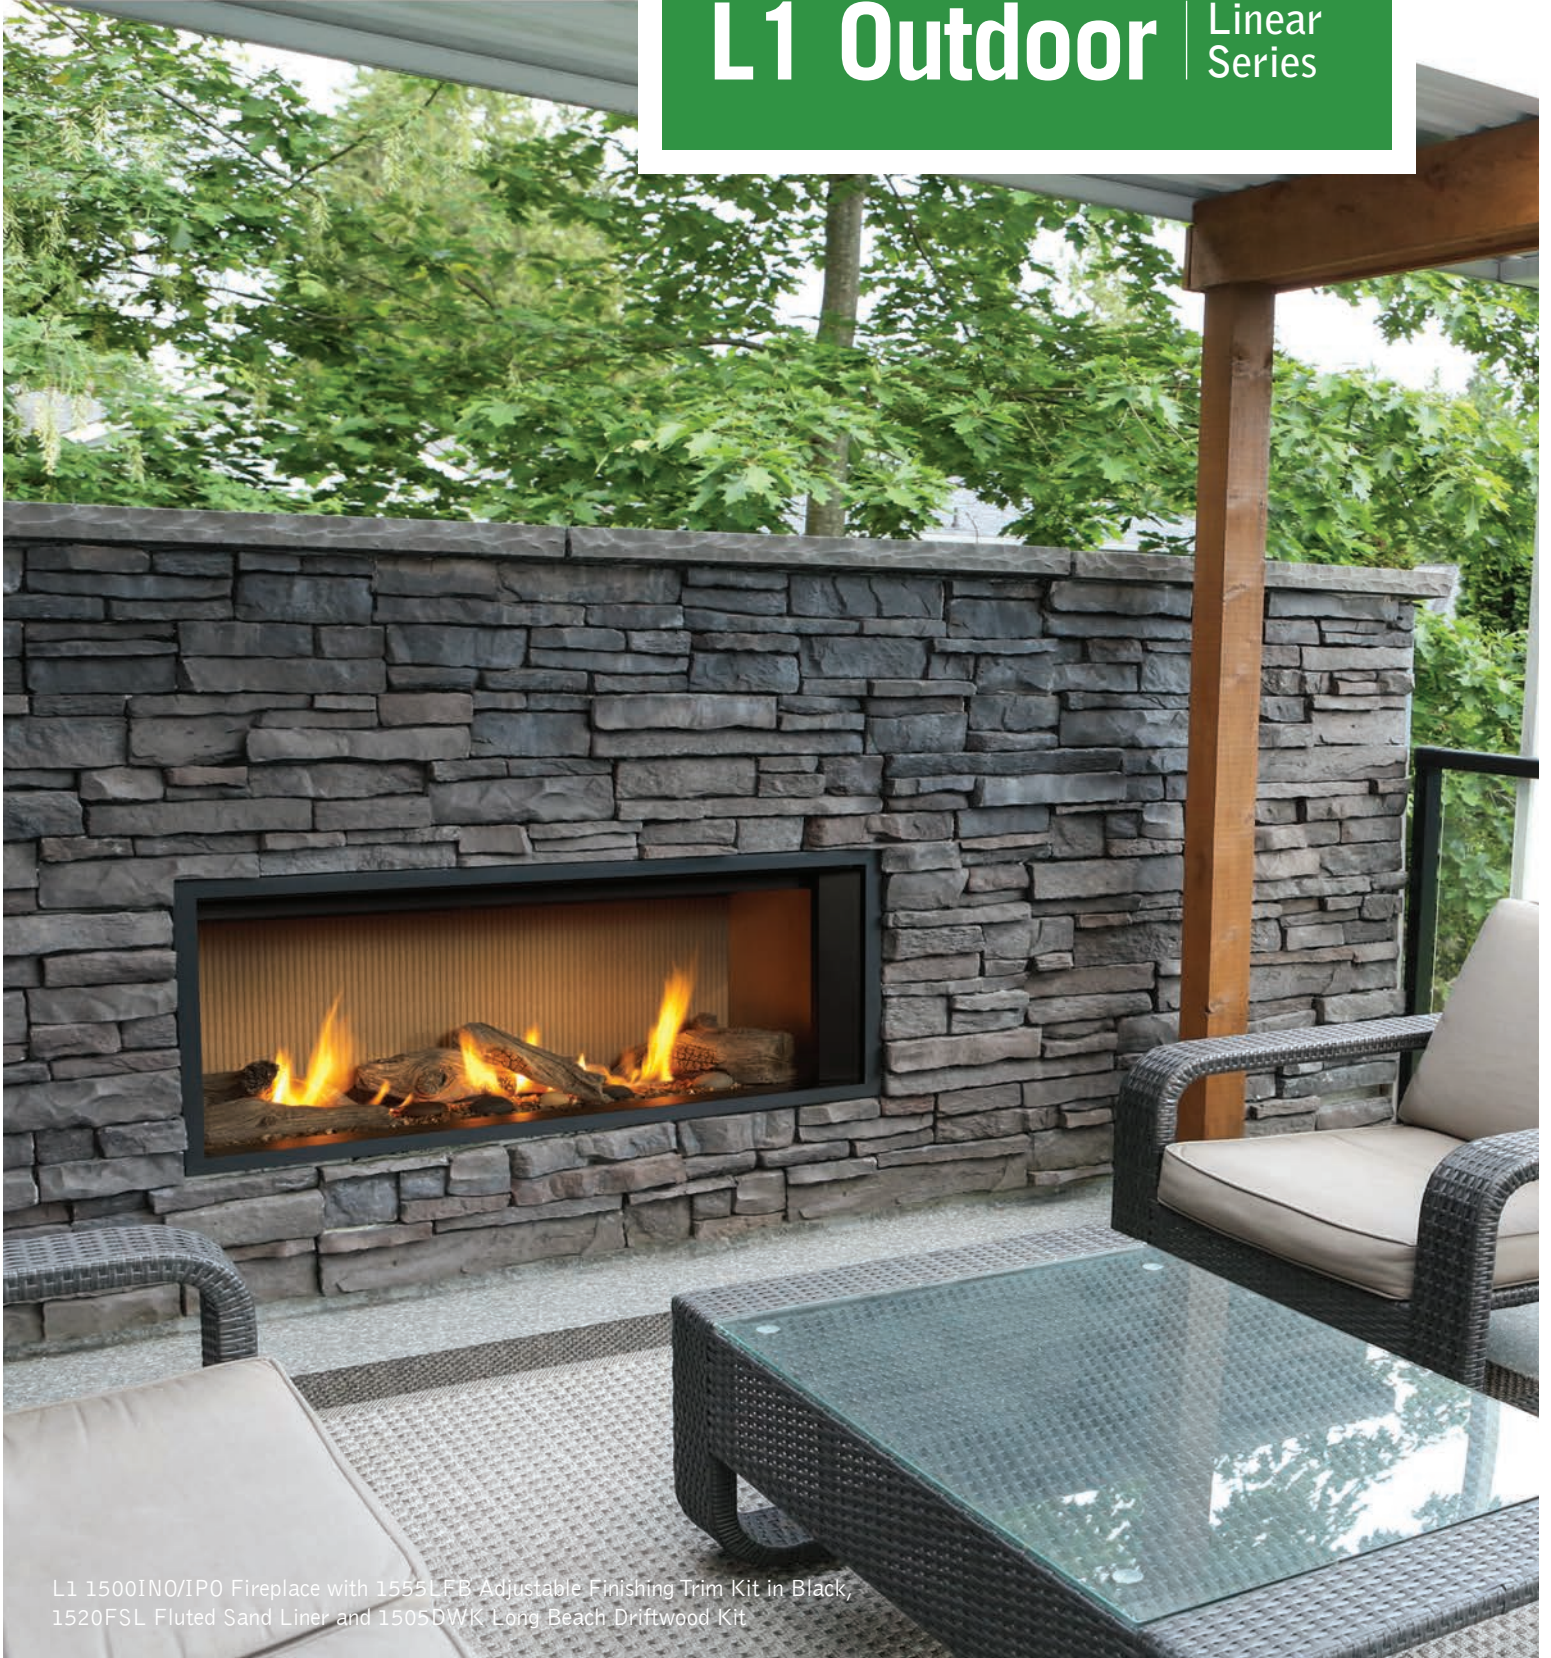

valor
THE ORIGINAL
RADIANT GAS FIREPLACE™
www.valorfireplaces.com

L1 Outdoor | Linear Series

L1 1500INO/IPO Fireplace with 1555LFB Adjustable Finishing Trim Kit in Black, 1520FSL Fluted Sand Liner and 1505DWK Long Beach Driftwood Kit