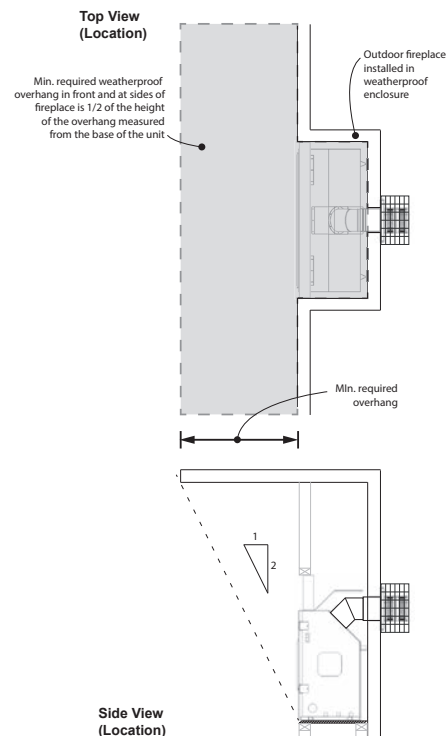

FIREPLACE SAFETY - USE RADIANT HEAT SAFELY

Fireplace surfaces, in particular the glass viewing window, are extremely hot during operation and will remain hot for a period of time after the fireplace is turned off. Contact with the hot glass can cause severe burns. Close adult supervision is required if there are young children, or at-risk individuals in the house.

Included with your purchase, a Valor Barrier Screen is recommended at all times. Install an approved aftermarket safety gate to keep toddlers, young children and at-risk individuals a safe distance from the fireplace. For more information please visit www.valorfireplaces.com/safety.

valor THE WISE WAY TO HEAT

valor
THE ORIGINAL
RADIANT GAS FIREPLACE™
www.valorfireplaces.com

Your Authorized Valor Dealer

BRL10D15E - June 2015

Designed and manufactured by:
MILES INDUSTRIES

Copyright Miles Industries Ltd. 2015
Proudly made in North America