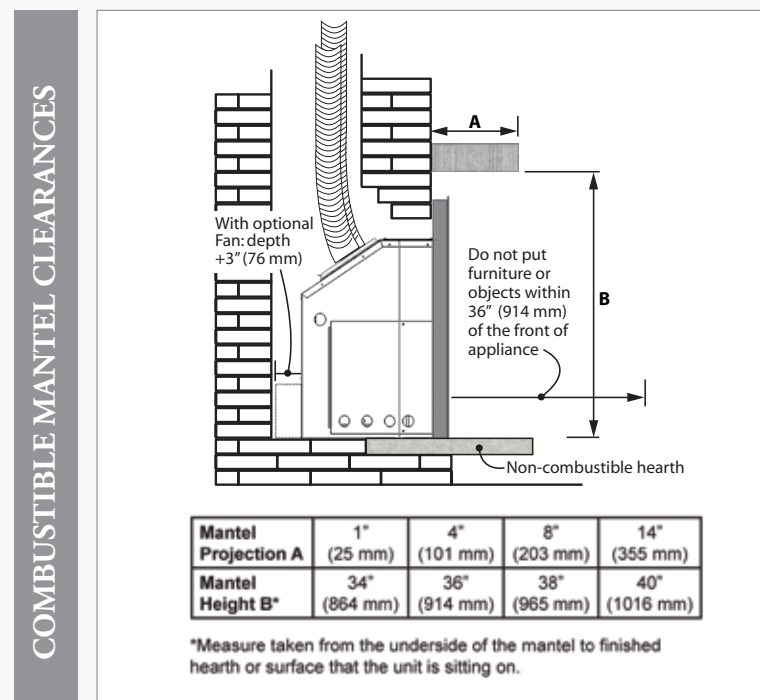

G4 PRODUCT DIMENSIONS

Model	Fuel	Burner	Max. Input BTU/hr	Min. Input BTU/hr	Log/Rock Set	Fan Option	EnerGuide P4 Rating**	Max. Output (w/out fan) BTU/hr **
780JN	NG	Stainless	30,000	6,500	Log/Rock	Yes	68.5%	21,393
780JP	LPG	Stainless	28,000	14,500	Log/Rock	Yes	64.3%	20,115
785JLN	NG	Ceramic	33,000	16,000	Log Only	Yes	65.5%	23,892
785JLP	LPG	Ceramic	30,000	19,000	Log Only	Yes	64%	22,890

Certified to ANSI Z21.88a-2012/ CSA 2.53a-2012 Vented Gas Fireplace Heater American National Standard | CGA - 2.17-91 Gas Fired Appliances for use at High Altitudes
** EnerGuide Ratings and Outputs have been determined without a fan/blower, using the CSA P4.1-09 test method