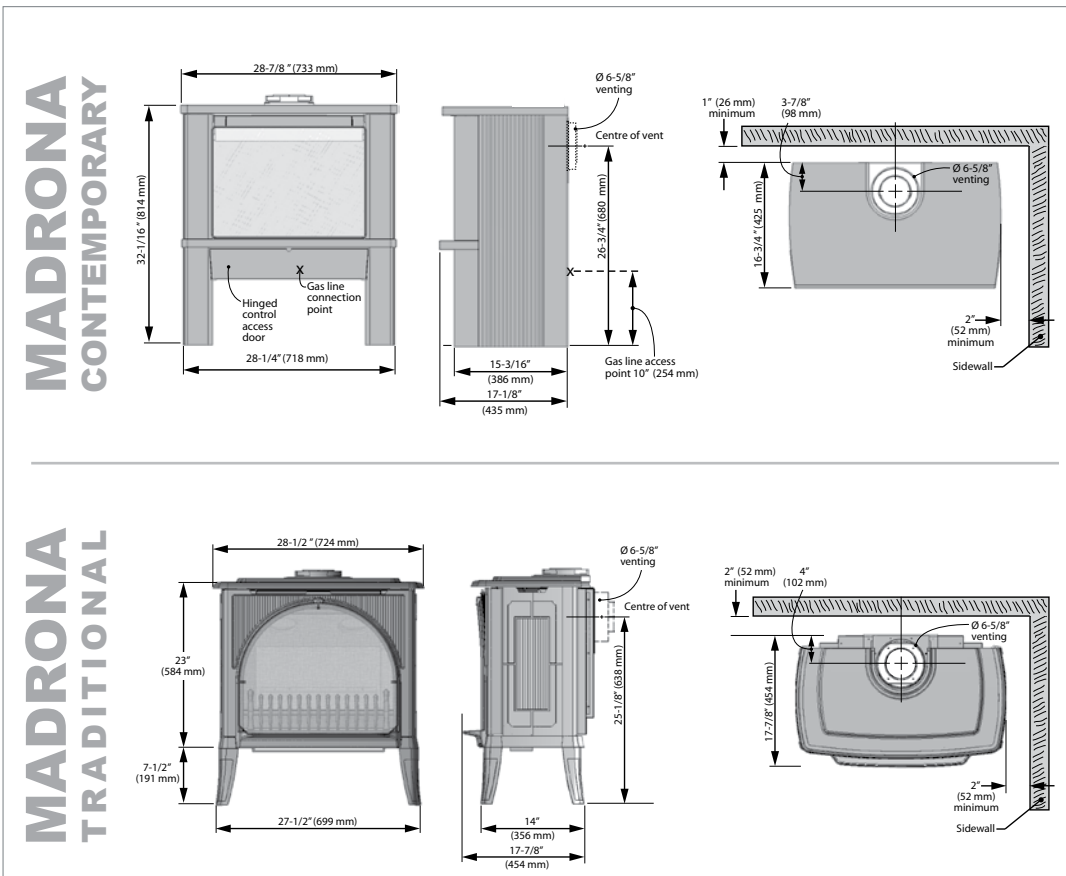

MADRONA SERIES PRODUCT DIMENSIONS