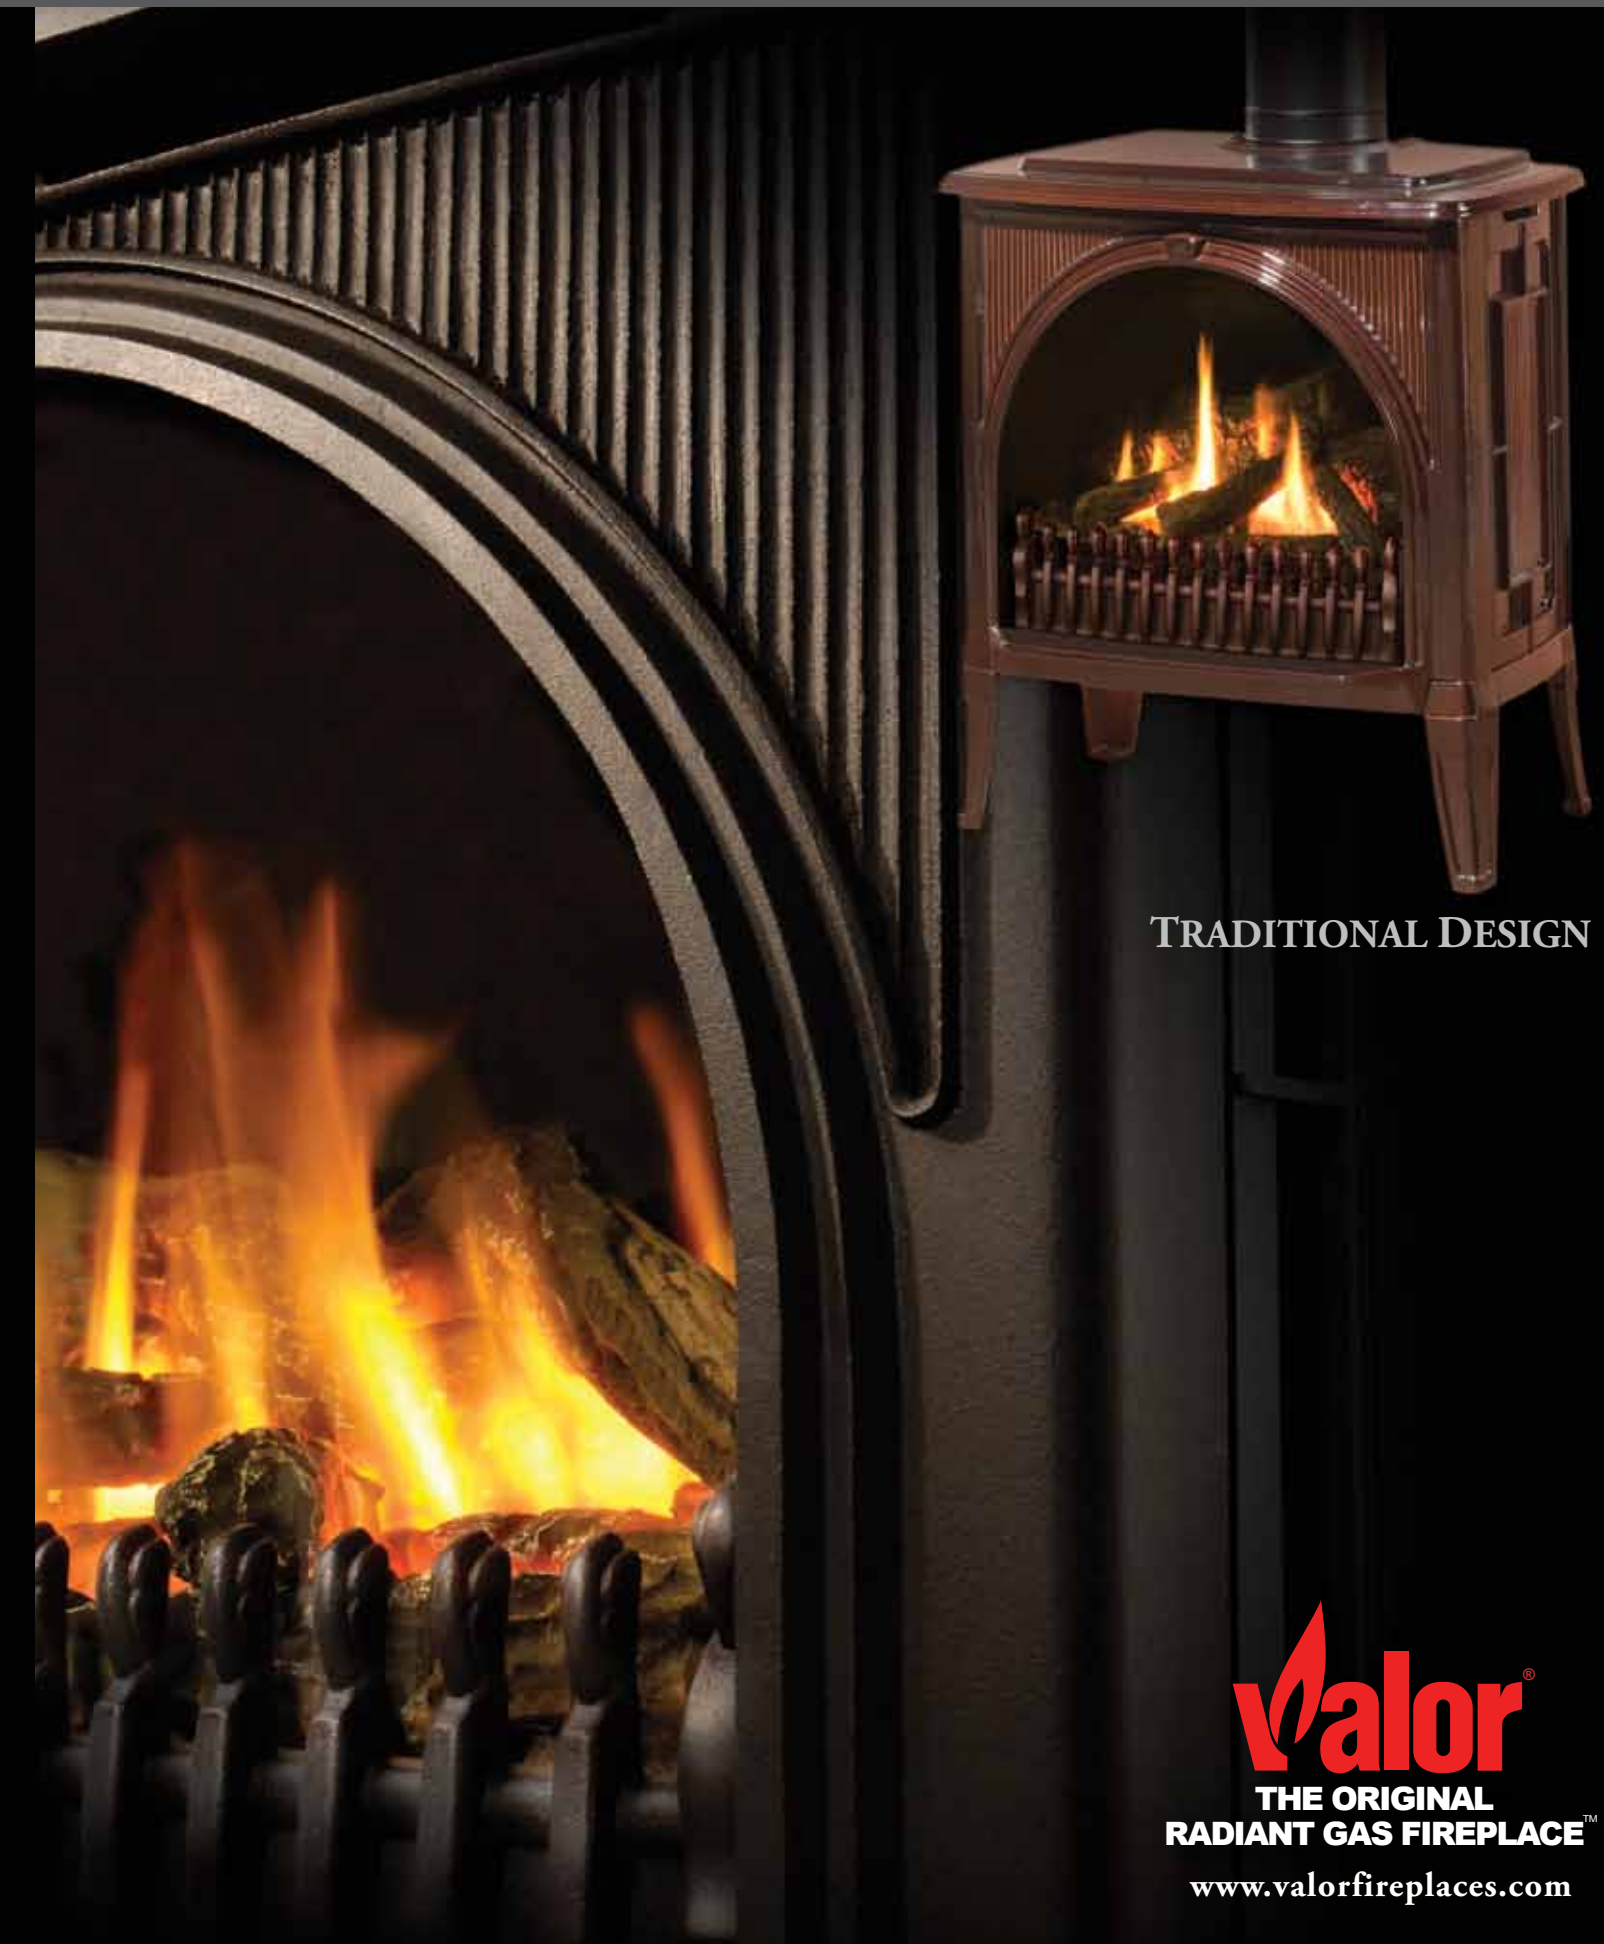

CONTEMPORARY DESIGN

valor MADRONA FREESTANDING SERIES™

TRADITIONAL DESIGN

valor
THE ORIGINAL
RADIANT GAS FIREPLACE™
www.valorfireplaces.com