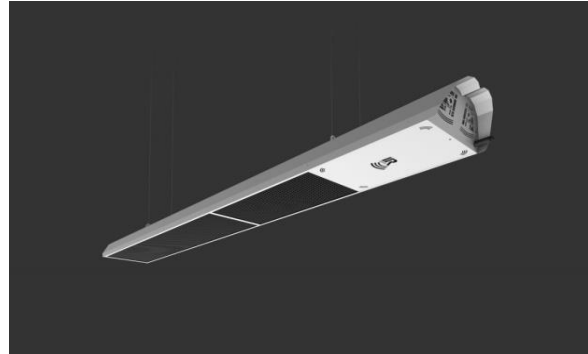

EG001	Gas Valve NG, Two-Stage	$	274.25
EE004	Indicator Light	$	9.75
EE005	Ignition Wire	$	12.20

evenTube Patio Heater

High Output - Outdoor Only ETS

ETS50N (P) MG	EventUBE Two Stage - 50,000 BTU	9 Ft NG MG Aluminum	$	3,106.50
ETS50N (P) BL	EventUBE Two Stage - 50,000 BTU	9 Ft NG Black	$	4,147.00
ETS50N (P) SS	EventUBE Two Stage - 50,000 BTU	9 Ft NG 316 SS	$	4,211.60
ETS60N (P) MG	EventUBE Two Stage - 60,000 BTU	17 Ft NG MG Aluminum	$	4,080.25
ETS60N (P) BL	EventUBE Two Stage - 60,000 BTU	17 Ft NG Black	$	5,528.30
ETS60N (P) SS	EventUBE Two Stage - 60,000 BTU	17 Ft NG 316 SS	$	5,527.15
ETS80N (P) MG	EventUBE Two Stage - 80,000 BTU	17 Ft NG MG Aluminum	$	4,080.25
ETS80N (P) BL	EventUBE Two Stage - 80,000 BTU	17 Ft NG Black	$	5,528.30
ETS80N (P) SS	EventUBE Two Stage - 80,000 BTU	17 Ft NG 316 SS	$	5,527.15
ETS100N (P) MG	EventUBE Two Stage - 100,000 BTU	17 Ft NG MG Aluminum	$	4,080.25
ETS100N (P) BL	EventUBE Two Stage - 100,000 BTU	17 Ft NG Black	$	5,528.30
ETS100N (P) SS	EventUBE Two Stage - 100,000 BTU	17 Ft NG 316 SS	$	5,527.15
ETSCB9S	Ceiling Mount Bracket 9' SS		$	103.65
ETSCB9BL	Ceiling Mount Bracket 9' Black		$	124.30
ETSCB17S	Ceiling Mount Bracket 17' SS		$	115.85
ETSCB17BL	Ceiling Mount Bracket 17' Black		$	151.10

** Wall Mount & Angle Brackets Available

Parts & Accessories

INSTALLATION

EE020	Two Stage Control Switch (Weather Resistant)	$	375.35
CG052	Gas Flex Connector	$	47.85
CH162	Gripple Hanger Kit - 15"	$	25.65
CH161	Chain Kit (20 ft 10 S-Hooks)	$	106.65

REPLACEMENT PARTS

CE058	Transformer 115/24 40VA	$	47.70
CE291	Air Switch ETS 50	$	110.60
CE028	Air Switch ETS 60	$	110.60
CE160	Air Switch ETS 80, 100	$	110.60
CE002`	Ignitor Probe	$	27.15
CE003	Sense Probe	$	27.15