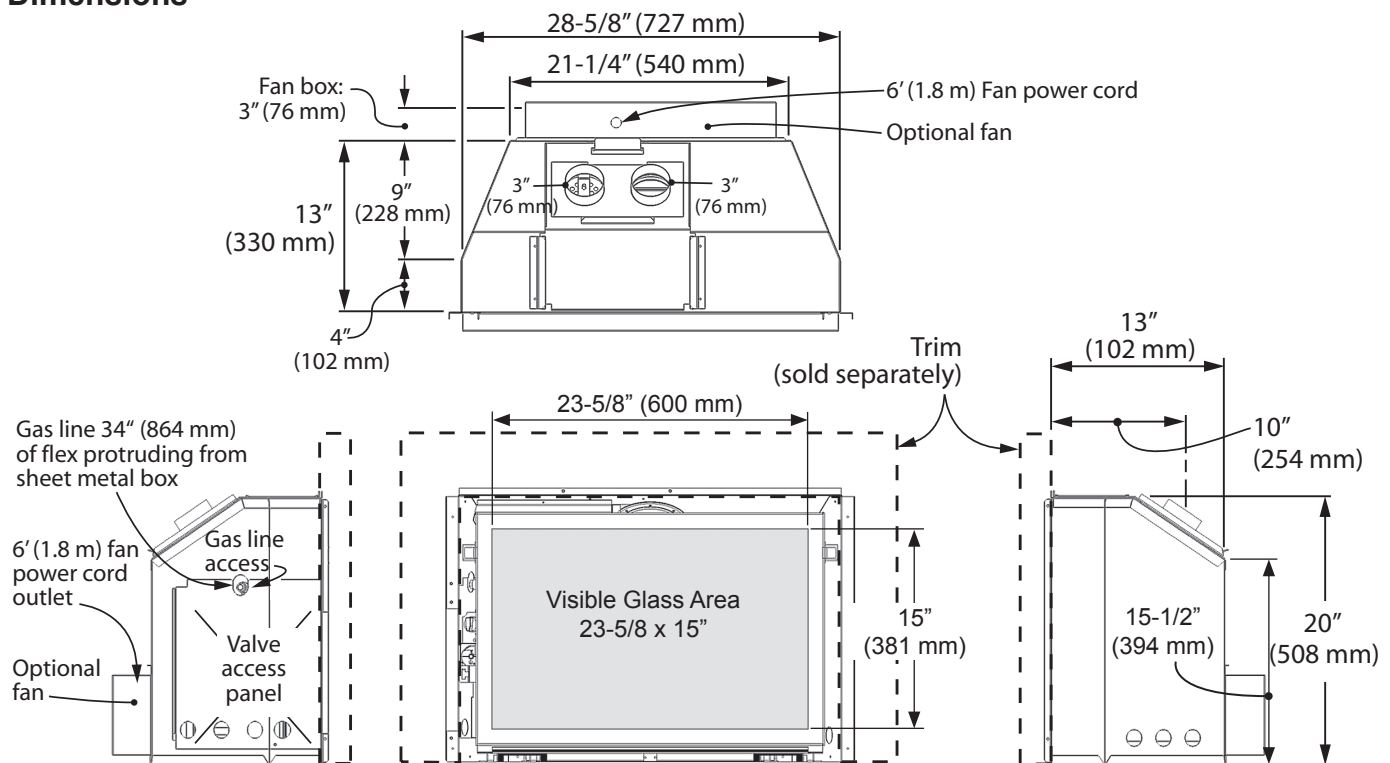

Model 700

- Steel Burner
- Rock or Log Fuel Beds
- Max Remote Control
- Optional 795CFK Fan Kit

Fuel Beds Options

- 701RSK—Rocks
- 702LSK—Logs

Liners Options

- 705LSL—Ledgestone
- 706EBL—Enamel Black
- 707FBL—Fluted Black
- 708VRL—Valor Red Bricks

Dimensions

795CFK Fan Kit (optional)

Trim

**709
Floating
Trim**

- 709 Floating Trim**
- 709FTB - black**
- 709FTV - vintage iron**
- 709FTZ - bronze**

Backing Plates

**710
Backing
Plate - black
(requires 709)**

**714
Backing
Plate - black
(requires 709)**

709 + 710

709 + 714