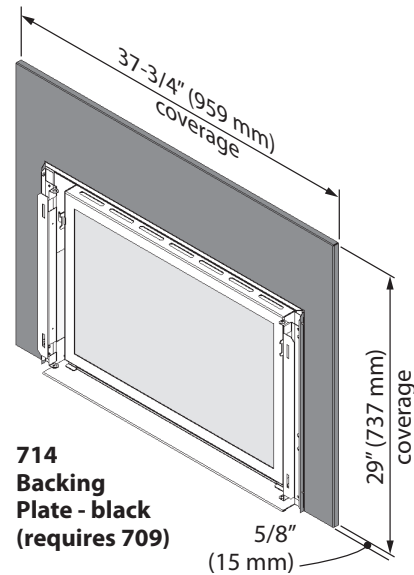

Dimensions

795CFK Fan Kit (optional)

Trim

**709
Floating
Trim**

- 709 Floating Trim**
- 709FTB - black**
- 709FTV - vintage iron**
- 709FTZ - bronze**

Backing Plates

**710
Backing
Plate - black
(requires 709)**

**714
Backing
Plate - black
(requires 709)**

709 + 710

709 + 714