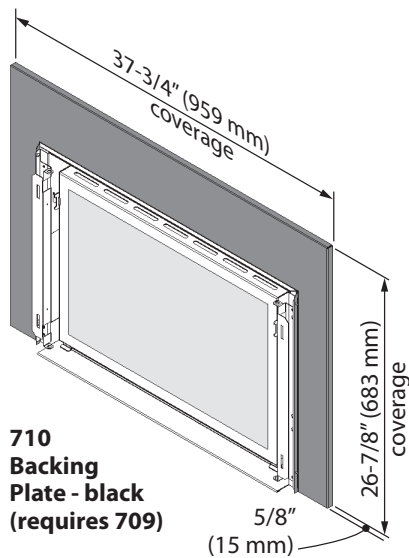

Dimensions

795CFK Fan Kit (optional)

Trim

**709
Floating
Trim**

- 709 Floating Trim**
- 709FTB - black**
- 709FTV - vintage iron**
- 709FTZ - bronze**

Backing Plates

**710
Backing
Plate - black
(requires 709)**

**714
Backing
Plate - black
(requires 709)**

709 + 710

709 + 714